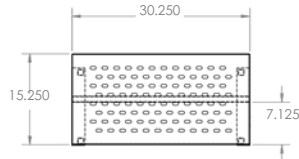

SS Overshelf; 12" SS Shelf, 30-72" wide

ASSY. VIEW

TOP VIEW

(INSIDE)
FRONT VIEW

Overshelf - 15.25 x 30.25

ASSY. VIEW

TOP VIEW

36.125
(INSIDE)
(HOLD)

Overshelf - 15.25 x 36.25

ASSY. VIEW

TOP VIEW

(INSIDE)
FRONT VIEW

Overshelf - 15.25 x 48.25

ASSY. VIEW

TOP VIEW

(INSIDE)
FRONT VIEW