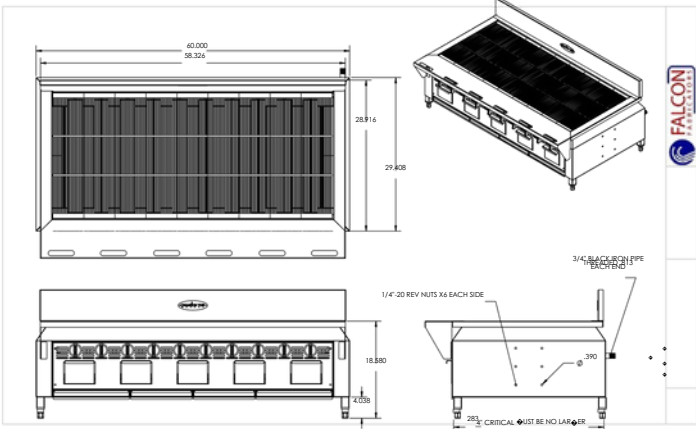

HD Gas Burner at 20,000 BTU

Wood Smoke Pans

Carbon Steel Square Grill Grates

SS STANDARD FEATURES

- Z SS front plate shelf with 2 pan cutouts
- Z SS backsplash
- Z SS burner heat radiants
- Z SS wood smoke pans (1 per foot)
- Z Carbon steel 1/2" grill grates 6" wide

TUFF CHARBROILER

TCC-30 - 30" Tuff Charbroiler

TCC-36 - 36" Tuff Charbroiler

TCC-48 - 48" Tuff Charbroiler

TCC-60 - 60" Tuff Charbroiler

TCC-72 - 72" Tuff Charbroiler

TCC-30

Unlike the Grills, the Tuff Charbroiler is entirely gas operated. Its easy-to-use design minimizes the need for training but still gives you all the versatility you need.