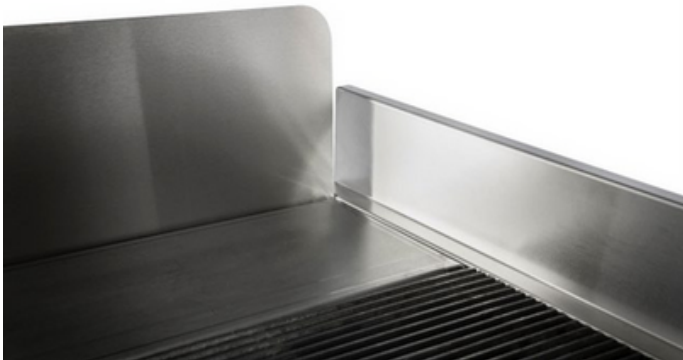

Hot Top Plate

9.

Wire Brush

TUFF CHARBROILER ACCESSORIES

SIDE SPLASH RISER

12" SS Side Splash Guard

PLANCHA PLATE

Model No. PP1224