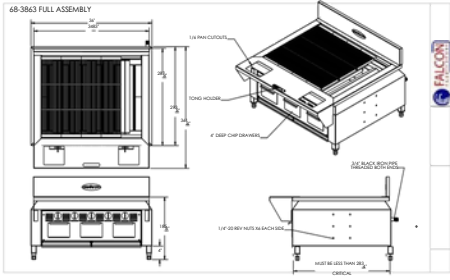

HD Gas Burner at 20,000 BTU

Wood Smoke Pans

Carbon Steel Square Grill Grates

SS STANDARD FEATURES

- Z SS front plate shelf with 2 pan cutouts
- Z SS backsplash
- Z SS burner heat radiants
- Z SS wood smoke pans (1 per foot)
- Z Carbon steel 1/2" grill grates 6" wide

TUFF CHARBROILER

TCC-30 - 30" Tuff Charbroiler

TCC-36 - 36" Tuff Charbroiler

TCC-48 - 48" Tuff Charbroiler

TCC-60 - 60" Tuff Charbroiler

TCC-72 - 72" Tuff Charbroiler

TCC-30

Unlike the Grills, the Tuff Charbroiler is entirely gas operated. Its easy-to-use design minimizes the need for training but still gives you all the versatility you need.