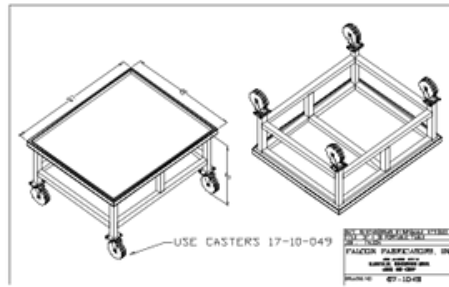

Stand on Casters - 37 x 31 x 21