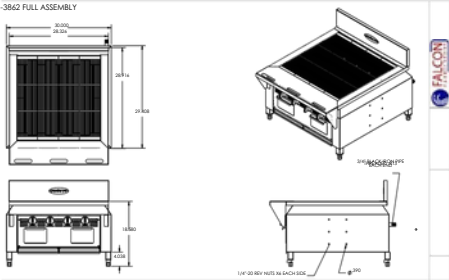

TUFF CHARBROILER

TCC-30 - 30" Tuff Charbroiler