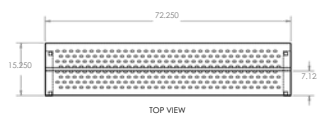

SS Overshelf; 12" SS Shelf, 30-72" wide

ASSY. VIEW

TOP VIEW

(INSIDE)
FRONT VIEW

Overshelf - 15.25 x 30.25

ASSY. VIEW

TOP VIEW

36.125
(INSIDE)
(HOLD)

Overshelf - 15.25 x 36.25

ASSY. VIEW

TOP VIEW

(INSIDE)
FRONT VIEW

Overshelf - 15.25 x 48.25

ASSY. VIEW

TOP VIEW

(INSIDE)
FRONT VIEW

Overshelf - 15.25 x 60.25

ASSY. VIEW

TOP VIEW

(INSIDE)
FRONT VIEW

Overshelf - 15.25 x 72.25

STAND ON CASTERS

Equipment Stand on Casters

Stand on Casters - 25 x 31 x 21