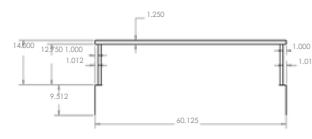

SS Overshelf; 12" SS Shelf, 30-72" wide

ASSY. VIEW

TOP VIEW

(INSIDE)
FRONT VIEW

Overshelf - 15.25 x 30.25

ASSY. VIEW

TOP VIEW

36.125
(INSIDE)
(HOLD)

Overshelf - 15.25 x 36.25

ASSY. VIEW

TOP VIEW

(INSIDE)
FRONT VIEW

Overshelf - 15.25 x 48.25

ASSY. VIEW

TOP VIEW

(INSIDE)
FRONT VIEW

Overshelf - 15.25 x 60.25

ASSY. VIEW

TOP VIEW

(INSIDE)
FRONT VIEW

Overshelf - 15.25 x 72.25

STAND ON CASTERS

Equipment Stand on Casters

Stand on Casters - 25 x 31 x 21