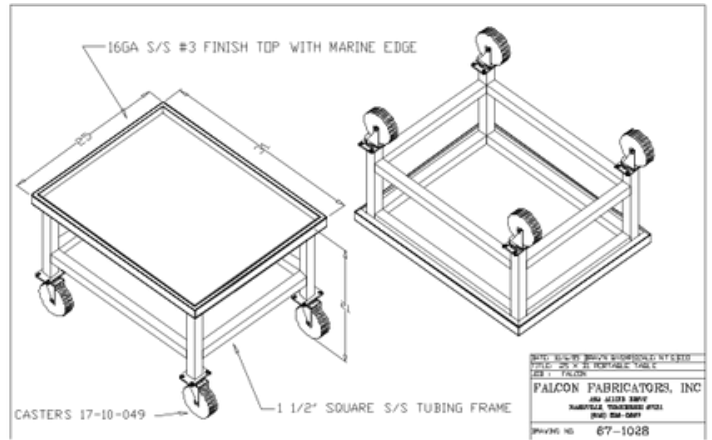

Overshelf - 15.25 x 60.25

ASSY. VIEW

TOP VIEW

(INSIDE)
FRONT VIEW

Overshelf - 15.25 x 72.25

STAND ON CASTERS

Equipment Stand on Casters

Stand on Casters - 25 x 31 x 21