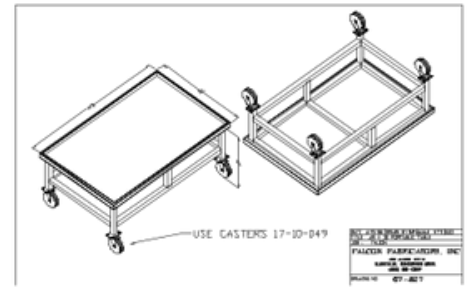

Stand on Casters - 49 x 31 x 21