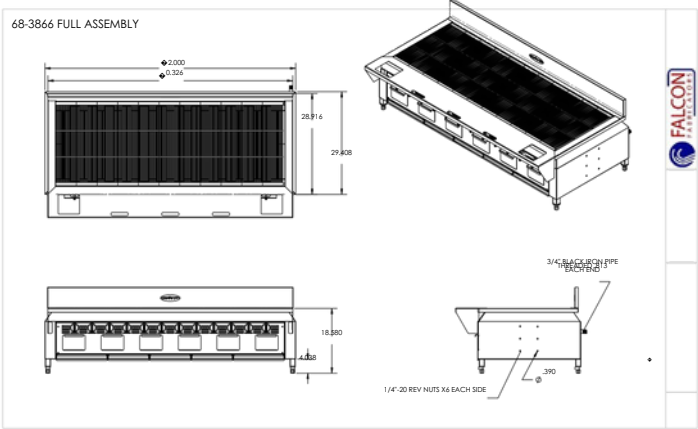

TCC-72 - 72" Tuff Charbroiler