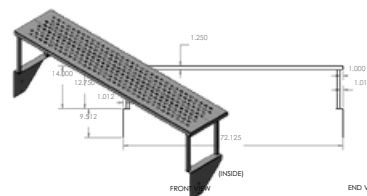

SS Overshelf; 12" SS Shelf, 30-72" wide

ASSY. VIEW

TOP VIEW

(INSIDE)
FRONT VIEW

Overshelf - 15.25 x 30.25

ASSY. VIEW

TOP VIEW

36.125
(INSIDE)
(HOLD)

Overshelf - 15.25 x 36.25

ASSY. VIEW

TOP VIEW

(INSIDE)
FRONT VIEW

Overshelf - 15.25 x 48.25

ASSY. VIEW

TOP VIEW

(INSIDE)
FRONT VIEW

Overshelf - 15.25 x 60.25

ASSY. VIEW

TOP VIEW

(INSIDE)
FRONT VIEW

Overshelf - 15.25 x 72.25

STAND ON CASTERS

Equipment Stand on Casters

Stand on Casters - 25 x 31 x 21