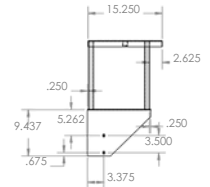

SS Overshelf; 12" SS Shelf, 30-72" wide

ASSY. VIEW

TOP VIEW

(INSIDE)
FRONT VIEW

Overshelf - 15.25 x 30.25

ASSY. VIEW

TOP VIEW

36.125
(INSIDE)
(HOLD)

Overshelf - 15.25 x 36.25

ASSY. VIEW

TOP VIEW

(INSIDE)
FRONT VIEW

Overshelf - 15.25 x 48.25

ASSY. VIEW

TOP VIEW

(INSIDE)
FRONT VIEW

Overshelf - 15.25 x 60.25

ASSY. VIEW

TOP VIEW

(INSIDE)
FRONT VIEW

Overshelf - 15.25 x 72.25

STAND ON CASTERS

Equipment Stand on Casters

Stand on Casters - 25 x 31 x 21