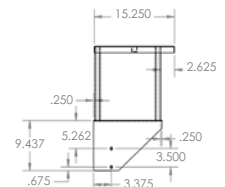

SS Overshelf; 12" SS Shelf, 30-72" wide

ASSY. VIEW

TOP VIEW

(INSIDE)
FRONT VIEW

Overshelf - 15.25 x 30.25

ASSY. VIEW

TOP VIEW

36.125
(INSIDE)
(HOLD)

Overshelf - 15.25 x 36.25

ASSY. VIEW

TOP VIEW

(INSIDE)
FRONT VIEW

Overshelf - 15.25 x 48.25

ASSY. VIEW

TOP VIEW

(INSIDE)
FRONT VIEW

Overshelf - 15.25 x 60.25

ASSY. VIEW

TOP VIEW

(INSIDE)
FRONT VIEW

Overshelf - 15.25 x 72.25

STAND ON CASTERS

Equipment Stand on Casters

Stand on Casters - 25 x 31 x 21