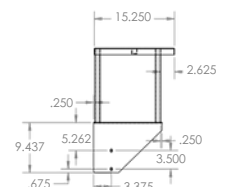

SS Overshelf; 12" SS Shelf, 30-72" wide

ASSY. VIEW

TOP VIEW

(INSIDE)
FRONT VIEW

Overshelf - 15.25 x 30.25

ASSY. VIEW

TOP VIEW

36.125
(INSIDE)
(HOLD)

Overshelf - 15.25 x 36.25

ASSY. VIEW

TOP VIEW

(INSIDE)
FRONT VIEW

Overshelf - 15.25 x 48.25

ASSY. VIEW

TOP VIEW

(INSIDE)
FRONT VIEW

Overshelf - 15.25 x 60.25

ASSY. VIEW

TOP VIEW

(INSIDE)
FRONT VIEW

Overshelf - 15.25 x 72.25

STAND ON CASTERS

Equipment Stand on Casters

Stand on Casters - 25 x 31 x 21