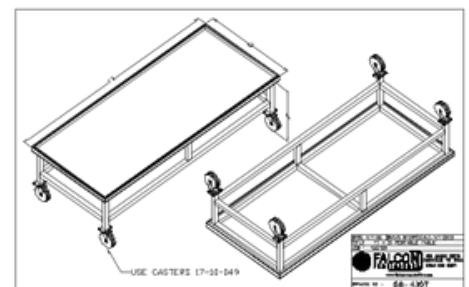

Overshelf - 15.25 x 60.25

ASSY. VIEW

TOP VIEW

(INSIDE)
FRONT VIEW

Overshelf - 15.25 x 72.25

STAND ON CASTERS

Equipment Stand on Casters

Stand on Casters - 25 x 31 x 21

Stand on Casters - 31 x 31 x 21

Stand on Casters - 37 x 31 x 21

Stand on Casters - 49 x 31 x 21

Stand on Casters - 61 x 31 x 21

Stand on Casters - 66 x 31 x 21

Stand on Casters - 73 x 31 x 21

WWW.CHAMPIONTUFFGRILLS.COM // PO BOX 150631, FORT WORTH, TX 76108
 (254)728-3101 // CHAMPION TUFF GRILL BY SMOKEY MOUNTAIN GRILL LLC