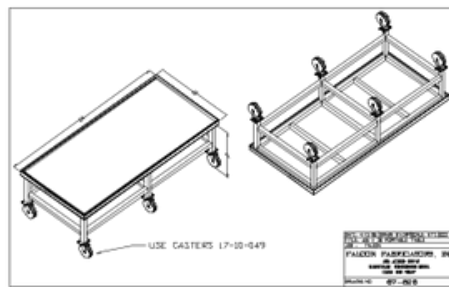

Overshelf - 15.25 x 60.25

ASSY. VIEW

TOP VIEW

(INSIDE)
FRONT VIEW

Overshelf - 15.25 x 72.25

STAND ON CASTERS

Equipment Stand on Casters

Stand on Casters - 25 x 31 x 21

Stand on Casters - 31 x 31 x 21

Stand on Casters - 37 x 31 x 21

Stand on Casters - 49 x 31 x 21

Stand on Casters - 61 x 31 x 21

Stand on Casters - 66 x 31 x 21

Stand on Casters - 73 x 31 x 21

WWW.CHAMPIONTUFFGRILLS.COM // PO BOX 150631, FORT WORTH, TX 76108
 (254)728-3101 // CHAMPION TUFF GRILL BY SMOKEY MOUNTAIN GRILL LLC