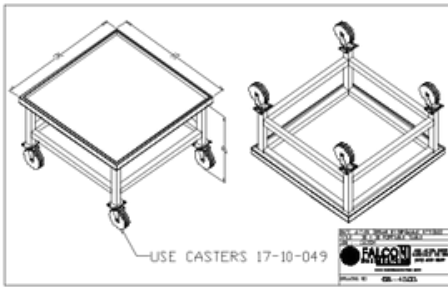

Overshelf - 15.25 x 36.25

ASSY. VIEW

TOP VIEW

(INSIDE)
FRONT VIEW

Overshelf - 15.25 x 48.25

ASSY. VIEW

TOP VIEW

(INSIDE)
FRONT VIEW

Overshelf - 15.25 x 60.25

ASSY. VIEW

TOP VIEW

(INSIDE)
FRONT VIEW

Overshelf - 15.25 x 72.25

STAND ON CASTERS

Equipment Stand on Casters

Stand on Casters - 25 x 31 x 21