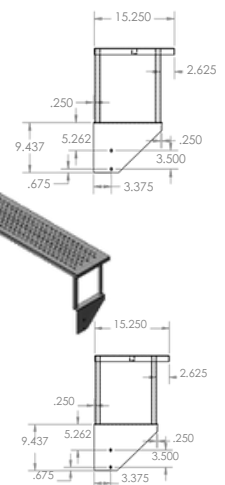

SS Overshelf; 12" SS Shelf, 30-72" wide

ASSY. VIEW

TOP VIEW

(INSIDE)
FRONT VIEW

Overshelf - 15.25 x 30.25

ASSY. VIEW

TOP VIEW

36.125
(INSIDE)
(HOLD)

Overshelf - 15.25 x 36.25

ASSY. VIEW

TOP VIEW

(INSIDE)
FRONT VIEW

Overshelf - 15.25 x 48.25

ASSY. VIEW

TOP VIEW

(INSIDE)
FRONT VIEW

Overshelf - 15.25 x 60.25

ASSY. VIEW

TOP VIEW

(INSIDE)
FRONT VIEW

Overshelf - 15.25 x 72.25

STAND ON CASTERS

Equipment Stand on Casters

Stand on Casters - 25 x 31 x 21

Stand on Casters - 31 x 31 x 21

Stand on Casters - 37 x 31 x 21

Stand on Casters - 49 x 31 x 21

Stand on Casters - 61 x 31 x 21

Stand on Casters - 66 x 31 x 21

Stand on Casters - 73 x 31 x 21

WWW.CHAMPIONTUFFGRILLS.COM // PO BOX 150631, FORT WORTH, TX 76108
 (254)728-3101 // CHAMPION TUFF GRILL BY SMOKEY MOUNTAIN GRILL LLC