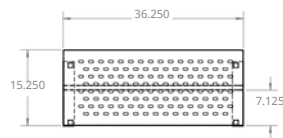

SS Overshelf; 12" SS Shelf, 30-72" wide

ASSY. VIEW

TOP VIEW

(INSIDE)
FRONT VIEW

Overshelf - 15.25 x 30.25

ASSY. VIEW

TOP VIEW

36.125
(INSIDE)
(HOLD)

Overshelf - 15.25 x 36.25

ASSY. VIEW

TOP VIEW

(INSIDE)
FRONT VIEW

Overshelf - 15.25 x 48.25

ASSY. VIEW

TOP VIEW

(INSIDE)
FRONT VIEW

Overshelf - 15.25 x 60.25

ASSY. VIEW

TOP VIEW

(INSIDE)
FRONT VIEW

Overshelf - 15.25 x 72.25

STAND ON CASTERS

Equipment Stand on Casters

Stand on Casters - 25 x 31 x 21