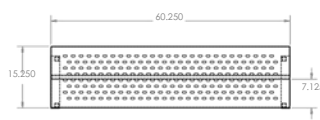

SS Overshelf; 12" SS Shelf, 30-72" wide

ASSY. VIEW

TOP VIEW

(INSIDE)
FRONT VIEW

Overshelf - 15.25 x 30.25

ASSY. VIEW

TOP VIEW

36.125
(INSIDE)
(HOLD)

Overshelf - 15.25 x 36.25

ASSY. VIEW

TOP VIEW

(INSIDE)
FRONT VIEW

Overshelf - 15.25 x 48.25

ASSY. VIEW

TOP VIEW

(INSIDE)
FRONT VIEW

Overshelf - 15.25 x 60.25

ASSY. VIEW

TOP VIEW

(INSIDE)
FRONT VIEW

Overshelf - 15.25 x 72.25

STAND ON CASTERS

Equipment Stand on Casters

Stand on Casters - 25 x 31 x 21