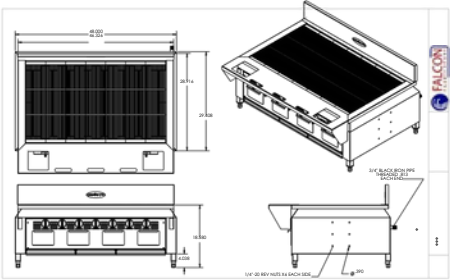

TCC-48 - 48" Tuff Charbroiler