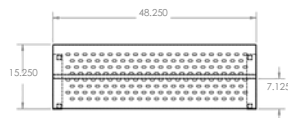

SS Overshelf; 12" SS Shelf, 30-72" wide

ASSY. VIEW

TOP VIEW

(INSIDE)
FRONT VIEW

Overshelf - 15.25 x 30.25

ASSY. VIEW

TOP VIEW

36.125
(INSIDE)
(HOLD)

Overshelf - 15.25 x 36.25

ASSY. VIEW

TOP VIEW

(INSIDE)
FRONT VIEW

Overshelf - 15.25 x 48.25

ASSY. VIEW

TOP VIEW

(INSIDE)
FRONT VIEW

Overshelf - 15.25 x 60.25

ASSY. VIEW

TOP VIEW

(INSIDE)
FRONT VIEW

Overshelf - 15.25 x 72.25

STAND ON CASTERS

Equipment Stand on Casters

Stand on Casters - 25 x 31 x 21