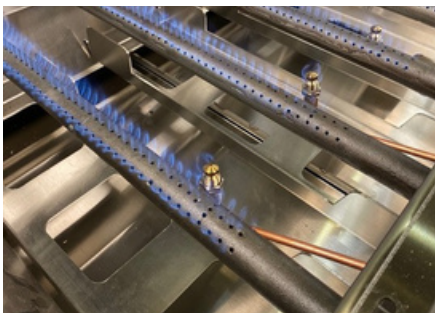

HD Gas Burner at 20,000 BTU

Wood Smoke Pans

Carbon Steel Square Grill Grates

SS STANDARD FEATURES

- Z SS front plate shelf with 2 pan cutouts
- Z SS backsplash
- Z SS burner heat radiants
- Z SS wood smoke pans (1 per foot)
- Z Carbon steel 1/2" grill grates 6" wide

TUFF CHARBROILER

TCC-30 - 30" Tuff Charbroiler

TCC-36 - 36" Tuff Charbroiler

TCC-48 - 48" Tuff Charbroiler

TCC-60 - 60" Tuff Charbroiler

TCC-72 - 72" Tuff Charbroiler

TCC-30

Unlike the Grills, the Tuff Charbroiler is entirely gas operated. Its easy-to-use design minimizes the need for training but still gives you all the versatility you need.