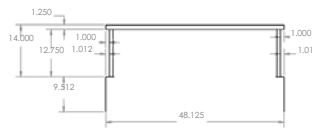

SS Overshelf; 12" SS Shelf, 30-72" wide

ASSY. VIEW

TOP VIEW

(INSIDE)
FRONT VIEW

Overshelf - 15.25 x 30.25

ASSY. VIEW

TOP VIEW

36.125
(INSIDE)
(HOLD)

Overshelf - 15.25 x 36.25

ASSY. VIEW

TOP VIEW

(INSIDE)
FRONT VIEW

Overshelf - 15.25 x 48.25

ASSY. VIEW

TOP VIEW

(INSIDE)
FRONT VIEW

Overshelf - 15.25 x 60.25

ASSY. VIEW

TOP VIEW

(INSIDE)
FRONT VIEW

Overshelf - 15.25 x 72.25

STAND ON CASTERS

Equipment Stand on Casters

Stand on Casters - 25 x 31 x 21