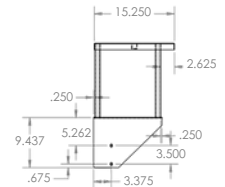

SS Overshelf; 12" SS Shelf, 30-72" wide

ASSY. VIEW

TOP VIEW

(INSIDE)
FRONT VIEW

Overshelf - 15.25 x 30.25

ASSY. VIEW

TOP VIEW

36.125
(INSIDE)
(HOLD)

Overshelf - 15.25 x 36.25

ASSY. VIEW

TOP VIEW

(INSIDE)
FRONT VIEW

Overshelf - 15.25 x 48.25

ASSY. VIEW

TOP VIEW

(INSIDE)
FRONT VIEW

Overshelf - 15.25 x 60.25

ASSY. VIEW

TOP VIEW

(INSIDE)
FRONT VIEW

Overshelf - 15.25 x 72.25

STAND ON CASTERS

Equipment Stand on Casters

Stand on Casters - 25 x 31 x 21