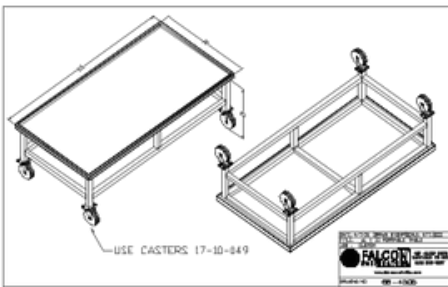

Stand on Casters - 61 x 31 x 21