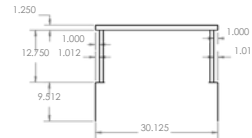

SS Overshelf; 12" SS Shelf, 30-72" wide

ASSY. VIEW

TOP VIEW

(INSIDE)
FRONT VIEW

Overshelf - 15.25 x 30.25

ASSY. VIEW

TOP VIEW

36.125
(INSIDE)
(HOLD)

Overshelf - 15.25 x 36.25

ASSY. VIEW

TOP VIEW

(INSIDE)
FRONT VIEW

Overshelf - 15.25 x 48.25

ASSY. VIEW

TOP VIEW

(INSIDE)
FRONT VIEW