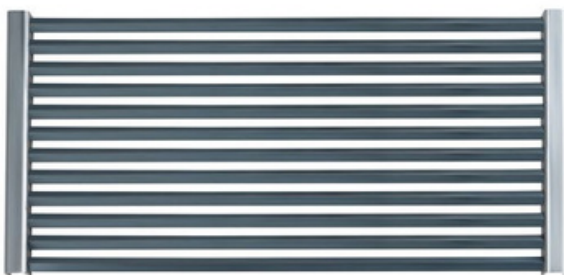

OPTIONS & ACCESSORIES FOR WOOD FIRED GRILLS

PARTS

Fits all Sizes of Tuff Grills & Champion Grill Series

TOP GRATE

Top grill grate, TG624 6" x 24"

BOTTOM GRATE

Cast iron bottom fuel grate, FG 6" x 19"

SEAFOOD GRATE

SS HOLDING SHELF

SS Overshelf insert 12 / 24"

HOT TOP PLATE

Plancha Plate, PP 1224 12" x 24"

FRONT PLATE SHELF

SS Front plate shelf with black pan inserts

ACCESSORIES

Compatible with Champion and Tuff Grills