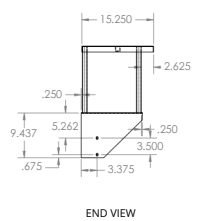

ASSY. VIEW

TCC 36 - 36" Stainless Steel Overshelf

ASSY. VIEW

TCC 48 - 48" Stainless Steel Overshelf

ASSY. VIEW

TCC 60 - 60" Stainless Steel Overshelf

ASSY. VIEW

TCC 72 - 72" Stainless Steel Overshelf