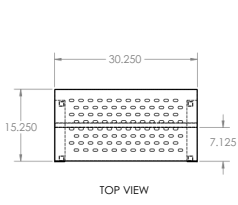

TCC 30 - 30" Stainless Steel Overshelf