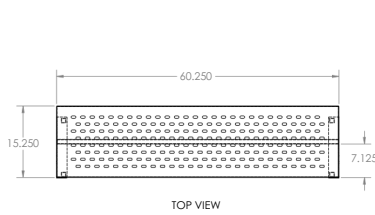

ASSY. VIEW

TCC 36 - 36" Stainless Steel Overshelf

ASSY. VIEW

TCC 48 - 48" Stainless Steel Overshelf

ASSY. VIEW

TCC 60 - 60" Stainless Steel Overshelf

ASSY. VIEW

TCC 72 - 72" Stainless Steel Overshelf