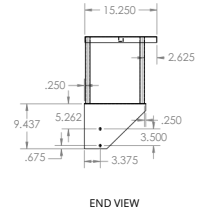

ASSY. VIEW

TCC 36 - 36" Stainless Steel Overshelf

ASSY. VIEW

TCC 48 - 48" Stainless Steel Overshelf

ASSY. VIEW

TCC 60 - 60" Stainless Steel Overshelf

ASSY. VIEW

TCC 72 - 72" Stainless Steel Overshelf