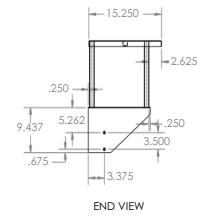

TCC 30 - 30" Stainless Steel Overshelf