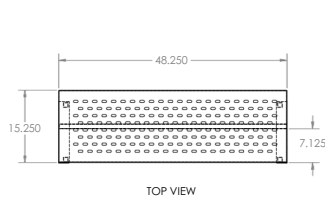

ASSY. VIEW

TCC 36 - 36" Stainless Steel Overshelf

ASSY. VIEW

TCC 48 - 48" Stainless Steel Overshelf

ASSY. VIEW

TCC 60 - 60" Stainless Steel Overshelf

ASSY. VIEW

TCC 72 - 72" Stainless Steel Overshelf