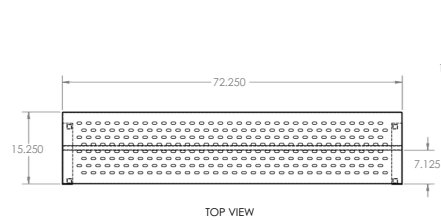

ASSY. VIEW

TCC 36 - 36" Stainless Steel Overshelf

ASSY. VIEW

TCC 48 - 48" Stainless Steel Overshelf

ASSY. VIEW

TCC 60 - 60" Stainless Steel Overshelf

ASSY. VIEW

TCC 72 - 72" Stainless Steel Overshelf