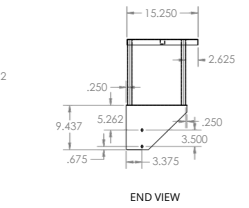

ASSY. VIEW

TCC 36 - 36" Stainless Steel Overshelf

ASSY. VIEW

TCC 48 - 48" Stainless Steel Overshelf

ASSY. VIEW

TCC 60 - 60" Stainless Steel Overshelf

ASSY. VIEW

TCC 72 - 72" Stainless Steel Overshelf