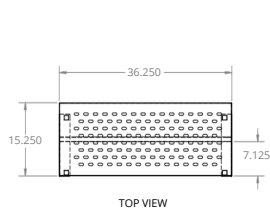

ASSY. VIEW

TCC 36 - 36" Stainless Steel Overshelf

ASSY. VIEW

TCC 48 - 48" Stainless Steel Overshelf

ASSY. VIEW

TCC 60 - 60" Stainless Steel Overshelf

ASSY. VIEW

TCC 72 - 72" Stainless Steel Overshelf