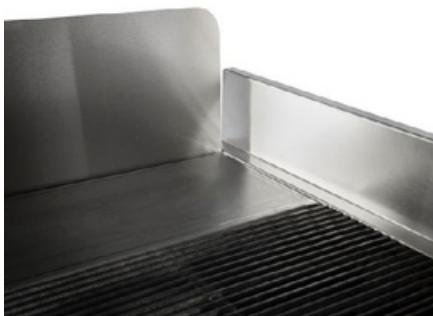

## SIDE SPLASH RISER

*Side Splash Riser; 12" SS Side Splash Guard*

## HOT PLATE

*Hot Plate 12" x 24"*

## STEEL GRILL GRATE

*Steel Grill Grate; 6" wide*