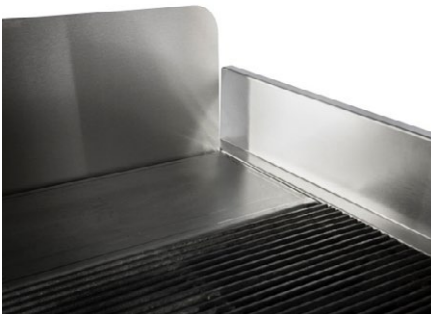

OPTIONS & ACCESSORIES FOR GAS GRILLS

Compatible with Tuff Charbroilers

SIDE SPLASH RISER

Side Splash Riser; 12" SS Side Splash Guard

HOT PLATE

Seafood Grill Grate; 12" wide

STEEL GRILL GRATE

Steel Grill Grate; 6" wide

STAND ON CASTERS

Equipment Stand on Casters

OVERSHELF

SS Over Shelf; 12" SS Shelf, 30-72" Wide

HIGH SHELF

SS High Shelf; 12" SS Shelf, 18" High