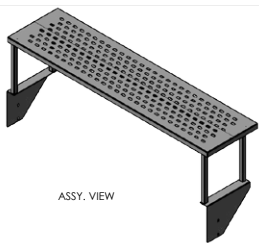

TCC 60 - 60" Stainless Steel Overshelf

ASSY. VIEW