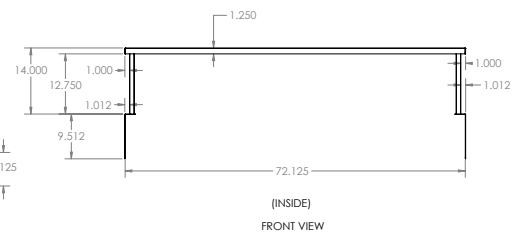

TCC 48 - 48" Stainless Steel Overshelf

ASSY. VIEW

TCC 60 - 60" Stainless Steel Overshelf

ASSY. VIEW

TCC 72 - 72" Stainless Steel Overshelf