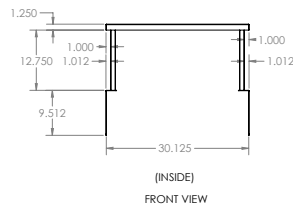

TCC 30 - 30" Stainless Steel Overshelf