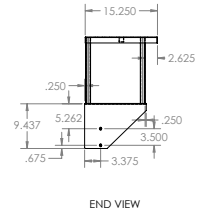

PROUDLY MADE IN THE USA 

SPECIFICATIONS

MODELS

ASSY. VIEW

TCC 30 - 30" Stainless Steel Overshelf

ASSY. VIEW

TCC 36 - 36" Stainless Steel Overshelf

ASSY. VIEW

TCC 48 - 48" Stainless Steel Overshelf

ASSY. VIEW

TCC 60 - 60" Stainless Steel Overshelf

ASSY. VIEW

TCC 72 - 72" Stainless Steel Overshelf