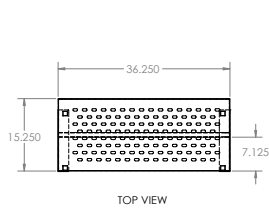

TCC 36 - 36" Stainless Steel Overshelf