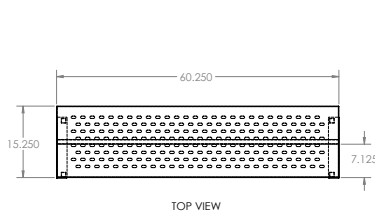

PROUDLY MADE IN THE USA 

SPECIFICATIONS

MODELS

ASSY. VIEW

TCC 30 - 30" Stainless Steel Overshelf

ASSY. VIEW

TCC 36 - 36" Stainless Steel Overshelf

ASSY. VIEW

TCC 48 - 48" Stainless Steel Overshelf

ASSY. VIEW

TCC 60 - 60" Stainless Steel Overshelf

ASSY. VIEW

TCC 72 - 72" Stainless Steel Overshelf