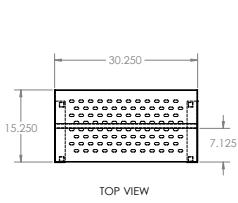

TCC 30 - 30" Stainless Steel Overshelf