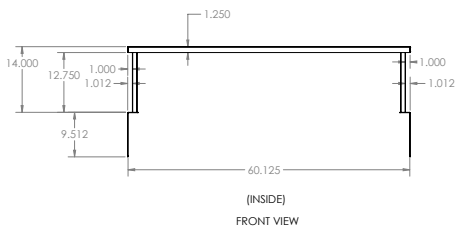

TCC 60 - 60" Stainless Steel Overshelf