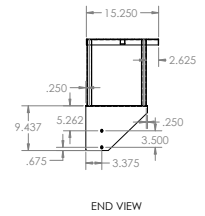

PROUDLY MADE IN THE USA 

SPECIFICATIONS

MODELS

ASSY. VIEW

TCC 30 - 30" Stainless Steel Overshelf

ASSY. VIEW

TCC 36 - 36" Stainless Steel Overshelf

ASSY. VIEW

TCC 48 - 48" Stainless Steel Overshelf

ASSY. VIEW

TCC 60 - 60" Stainless Steel Overshelf

ASSY. VIEW

TCC 72 - 72" Stainless Steel Overshelf