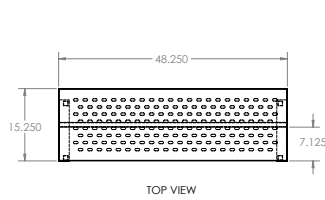

PROUDLY MADE IN THE USA 

SPECIFICATIONS

MODELS

ASSY. VIEW

TCC 30 - 30" Stainless Steel Overshelf

ASSY. VIEW

TCC 36 - 36" Stainless Steel Overshelf

ASSY. VIEW

TCC 48 - 48" Stainless Steel Overshelf

ASSY. VIEW

TCC 60 - 60" Stainless Steel Overshelf

ASSY. VIEW

TCC 72 - 72" Stainless Steel Overshelf