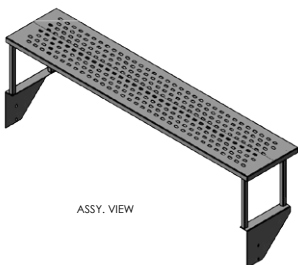

Stainless steel overshelves constructed of 304 grade, 16-gauge stainless steel tops, with stainless legs and crossrails.

Available for all Champion Tuff Grills.

- ▲ TCC 36 - 36" Stainless Steel Overshelf

PROUDLY MADE IN THE USA 

SPECIFICATIONS

MODELS

ASSY. VIEW

TCC 30 - 30" Stainless Steel Overshelf

ASSY. VIEW

TCC 36 - 36" Stainless Steel Overshelf

ASSY. VIEW

TCC 48 - 48" Stainless Steel Overshelf

ASSY. VIEW

TCC 60 - 60" Stainless Steel Overshelf

ASSY. VIEW

TCC 72 - 72" Stainless Steel Overshelf