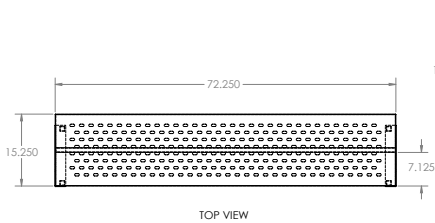

TCC 48 - 48" Stainless Steel Overshelf

ASSY. VIEW

TCC 60 - 60" Stainless Steel Overshelf

ASSY. VIEW

TCC 72 - 72" Stainless Steel Overshelf