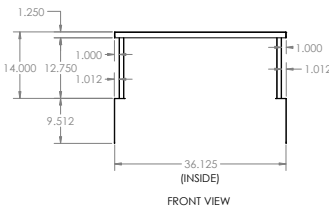

PROUDLY MADE IN THE USA 

SPECIFICATIONS

MODELS

ASSY. VIEW

TCC 30 - 30" Stainless Steel Overshelf

ASSY. VIEW

TCC 36 - 36" Stainless Steel Overshelf

ASSY. VIEW