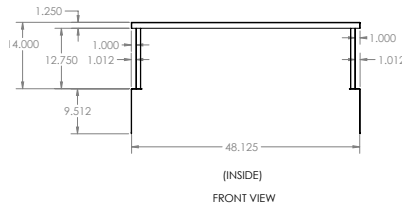

PROUDLY MADE IN THE USA 

SPECIFICATIONS

MODELS

ASSY. VIEW

TCC 30 - 30" Stainless Steel Overshelf

ASSY. VIEW

TCC 36 - 36" Stainless Steel Overshelf

ASSY. VIEW