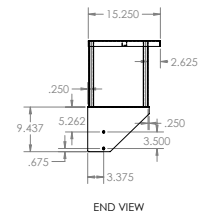

PROUDLY MADE IN THE USA 

SPECIFICATIONS

MODELS

ASSY. VIEW

TCC 30 - 30" Stainless Steel Overshelf

ASSY. VIEW

TCC 36 - 36" Stainless Steel Overshelf

ASSY. VIEW