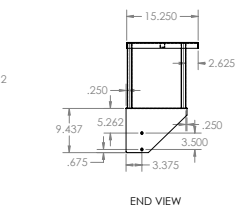

TCC 60 - 60" Stainless Steel Overshelf