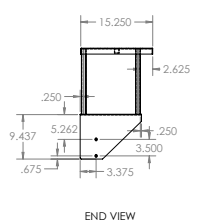

TCC 48 - 48" Stainless Steel Overshelf

ASSY. VIEW

TCC 60 - 60" Stainless Steel Overshelf

ASSY. VIEW

TCC 72 - 72" Stainless Steel Overshelf