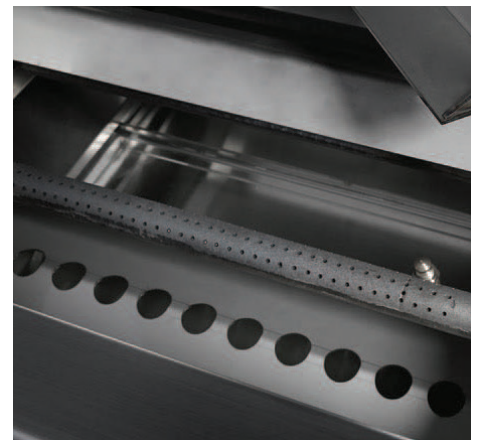

Gas log lighter