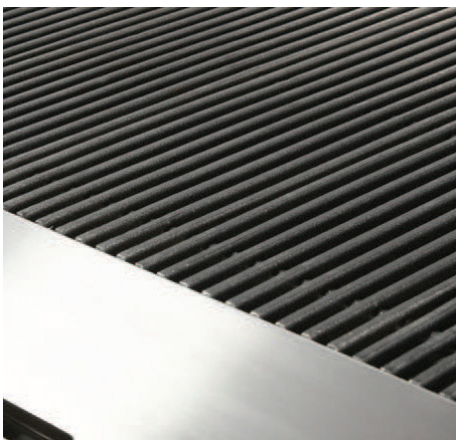

Heavy-duty top grates